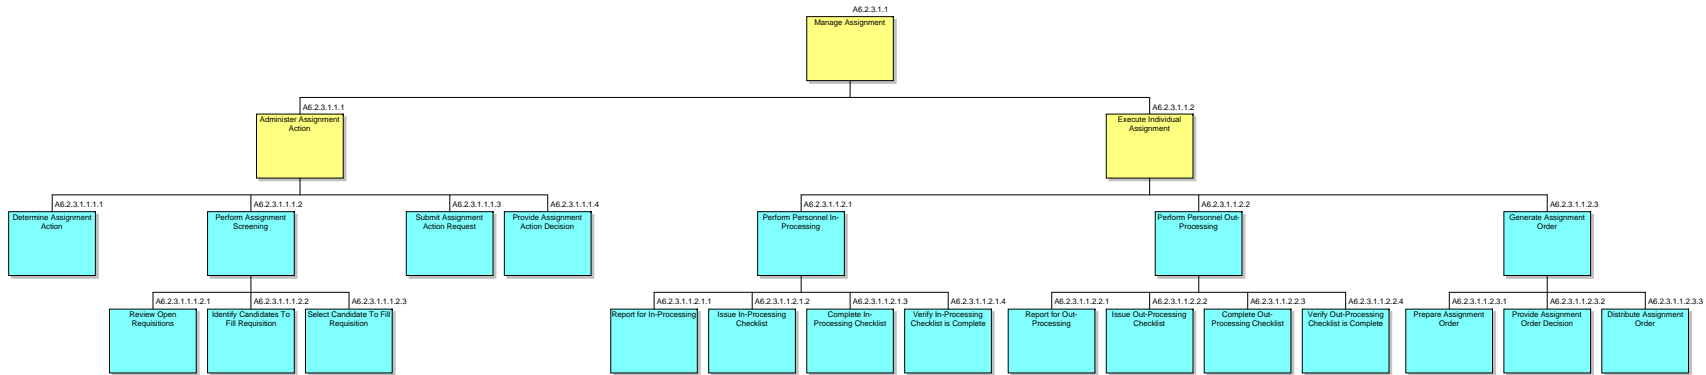

HRM Baseline Nov 2013_OV-5a Manage Assignment (OV-5a Op. Activity Decomposition Tree)
 System Architect
 Monday, October 28, 2013 1:09 PM

LEGEND

BEA Configuration Control	BEA Node Tree Only	HRM Configuration Control	Planned BEA Configuration Control	HRM Capability
---------------------------	--------------------	---------------------------	-----------------------------------	----------------